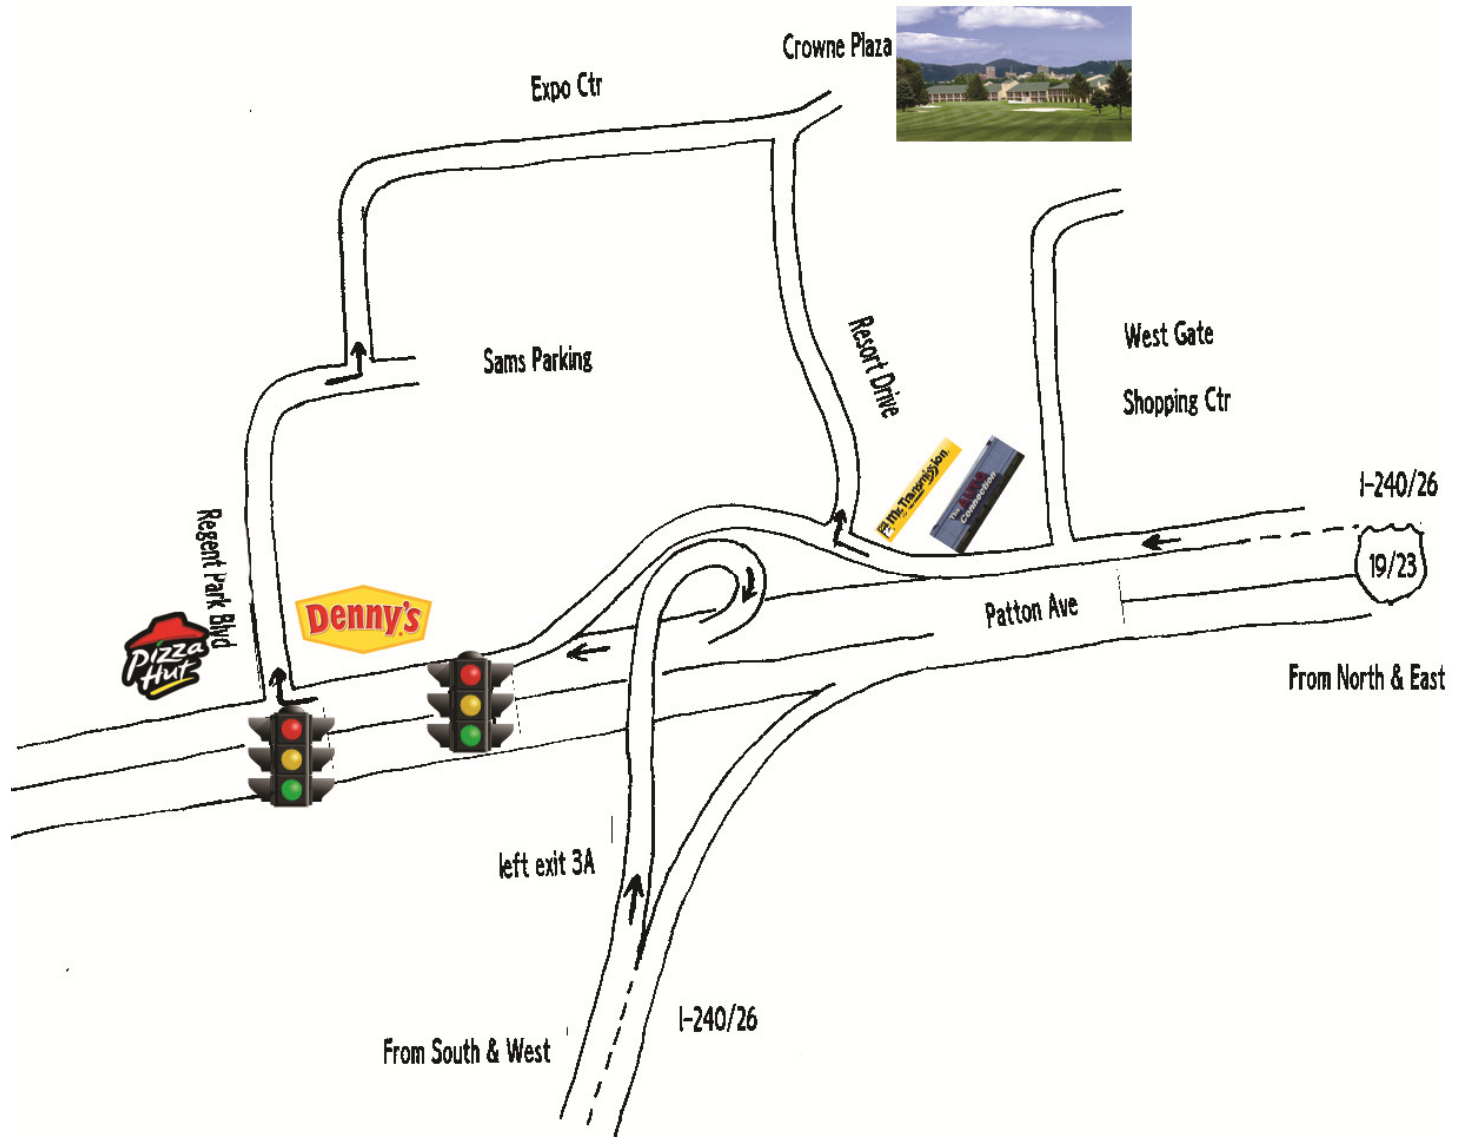

Carolina Dream Gathering

Bringing Dreams and Community Together
Crowne Plaza Resort Asheville, North Carolina June 27 - July 1, 2010

Important Contact Information:

Hotel Name:

Crowne Plaza Resort

Hotel Address:

One Resort Drive, Asheville, North Carolina 28806

Hotel Telephone:

(828) 254-3211